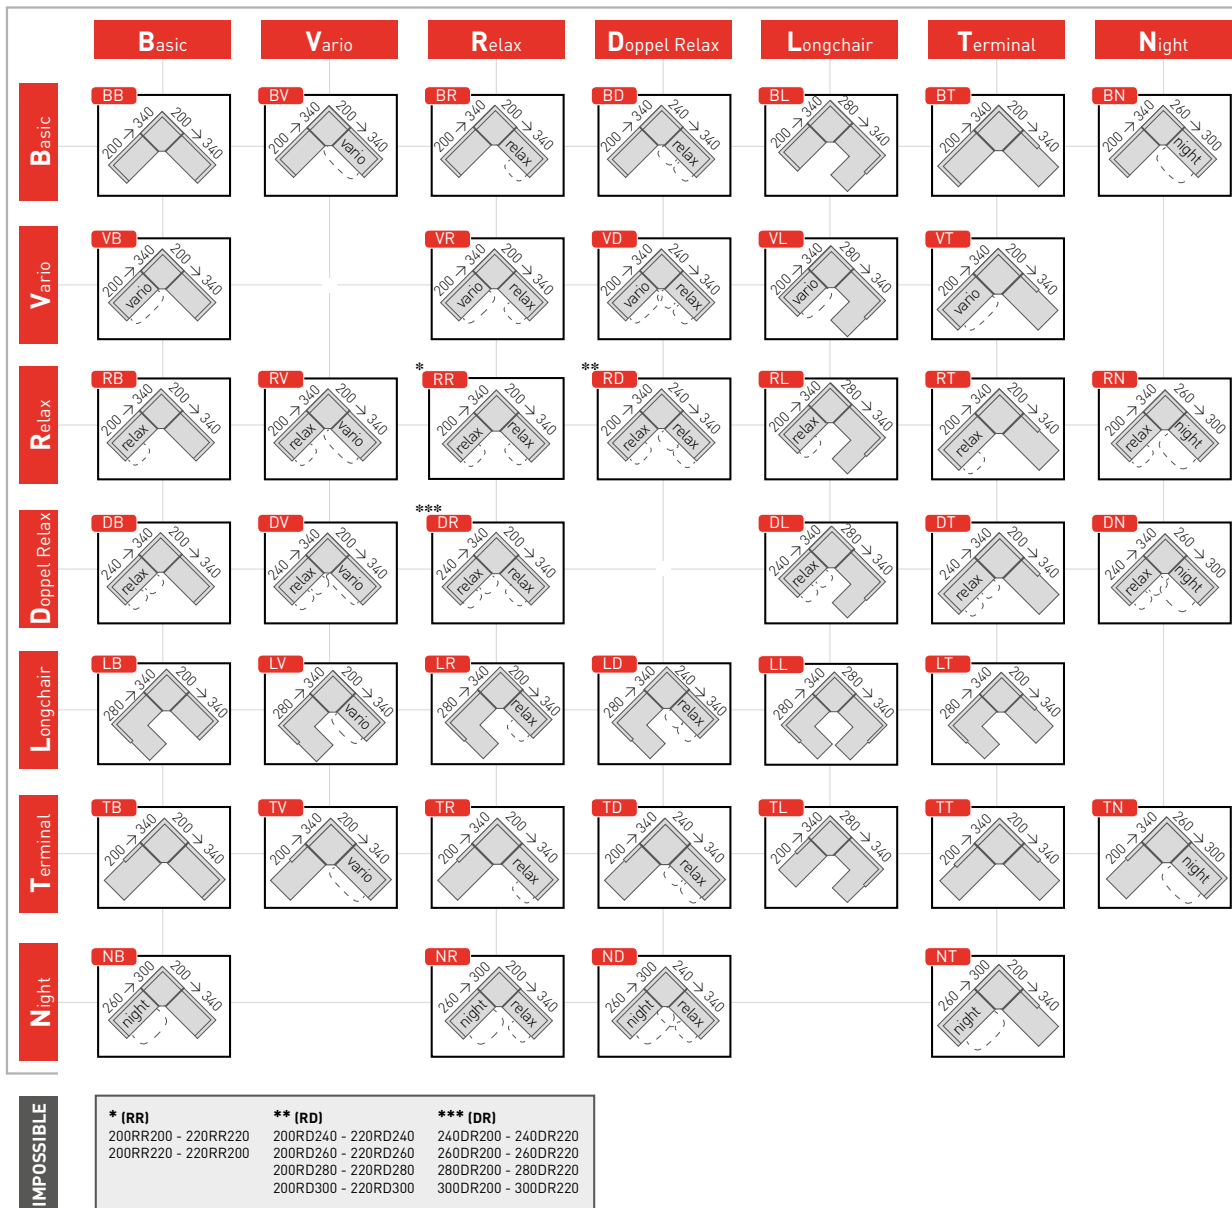

PAUL FALKENBERG, DESIGNER

AURA | VL300 | SKIRO VIOLET

AURA | RR200 | MONTANA MASTIC

- Basic **B**
- E-Relax **R**
- 2 E-Relax **D**
- E-Vario **V**
- Night **N**
- Longchair **L**
- Terminal **T**
- Pouf **P**